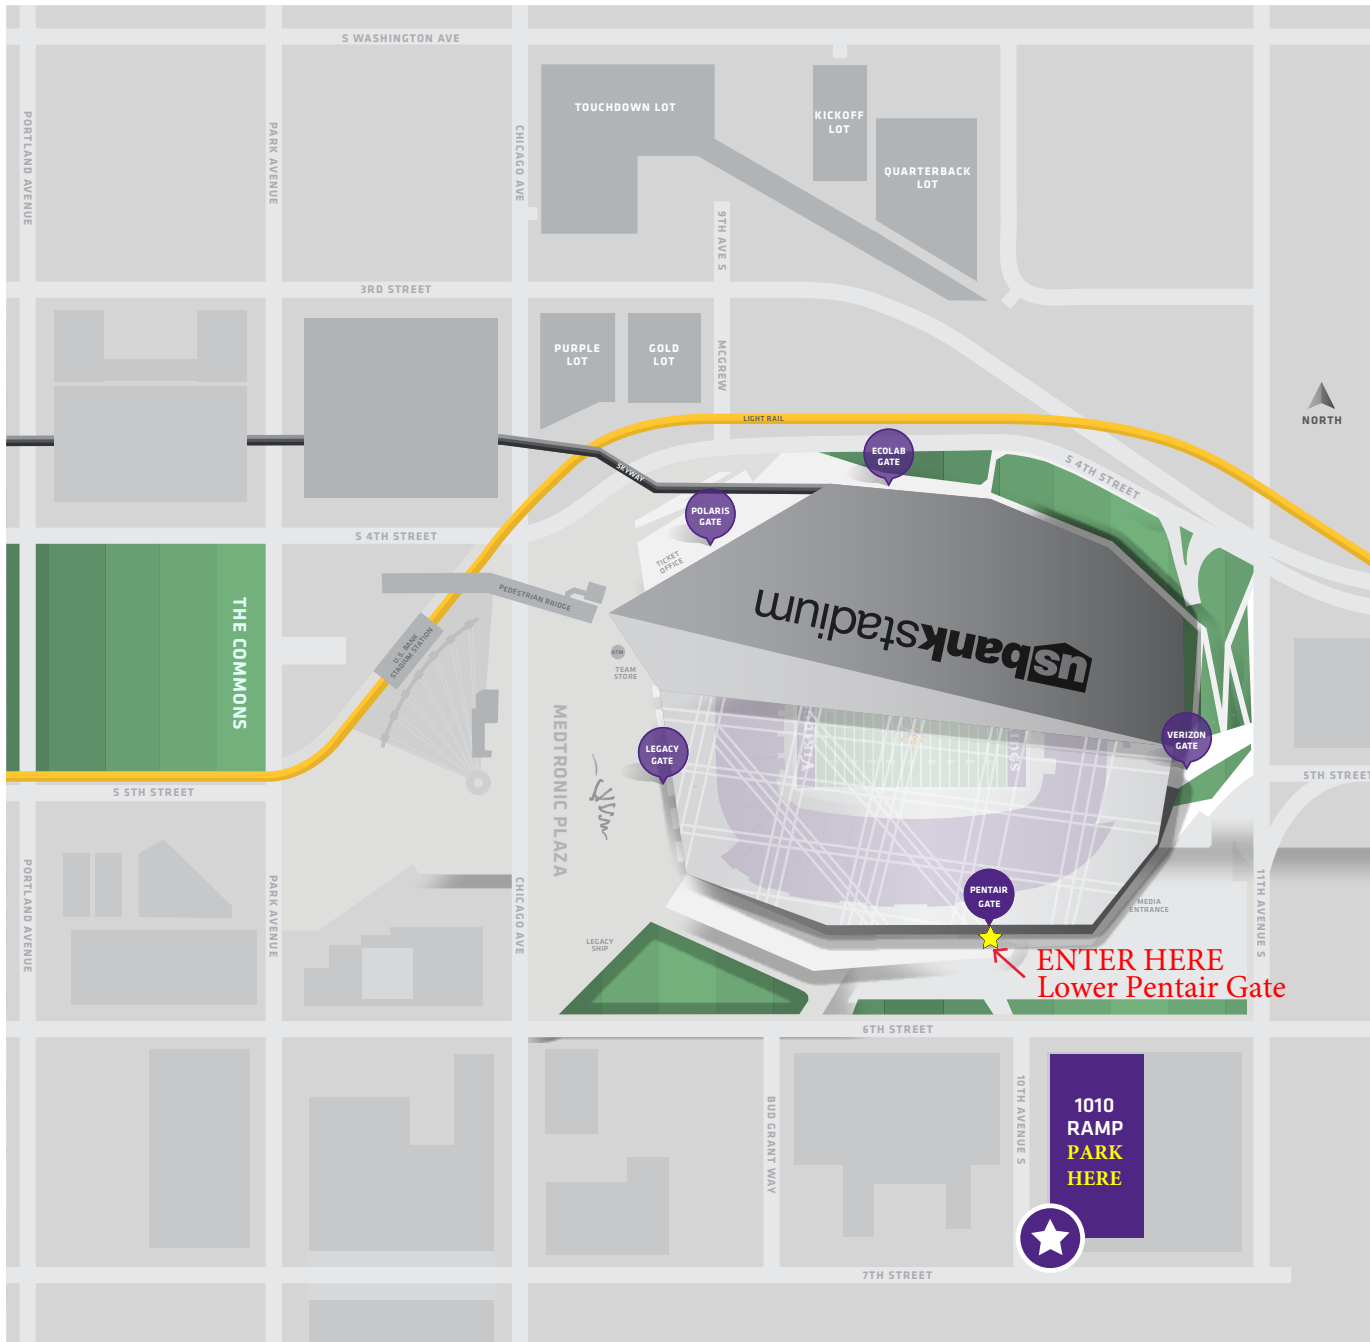

PARKING MAP // 1010 RAMP

1010 S 7TH ST, MINNEAPOLIS MN, 55415

I-394 EASTBOUND

- -Follow I-394 EB towards downtown.
- -Take Exit 9B towards 6th St N.
- -Continue straight onto 6th St N. towards 10th Ave S.
- -Turn right onto 10th Ave S.
- -1010 Ramp will be on the left.

I-35W NORTHBOUND

- -Take I-35W NB to Exit 16A downtown exits.
- -Use the left two lanes to continue straight towards 5th Ave S.
- -Follow 5th Ave to 6th St S.
- -Turn right onto 6th St S towards 10th Ave S.
- -Turn right onto 10th Ave S.
- -1010 Ramp will be on the left.

I-35W SOUTHBOUND

- -Take I-35W SB to Exit 17B towards 11th Ave.
- -Use right lane towards I-94 WB/11th Ave.
- -Stay in the right lane towards 11th Ave S.
- -Turn right onto 11th Ave S towards 7th St S.
- -Turn left onto 7th St S. towards 10th Ave S.
- -Turn right onto 10th Ave S.
- -1010 Ramp will be on the right.

I-94 EASTBOUND

- -Follow I-94 E to Exit 230 for 4th St N.
- -Keep right at the fork, follow signs for 2nd Ave N.
- -Continue straight on 4th St. N towards Hennepin Ave.
- -Continue straight on 4th St. S towards 3rd Ave S.
- -Turn right onto 3rd Ave S towards 6th St S.
- -Turn left onto 6th St S towards 10th St S.
- -Turn right onto 10th Ave S.
- -1010 Ramp will be on the left.

I-94 WESTBOUND

- -Follow I-94 West to Exit 234B 7th St.
- -Follow 7th St exit.
- -Follow 7th St S.
- -Turn right onto 10th Ave S.
- -1010 Ramp will be on the right.