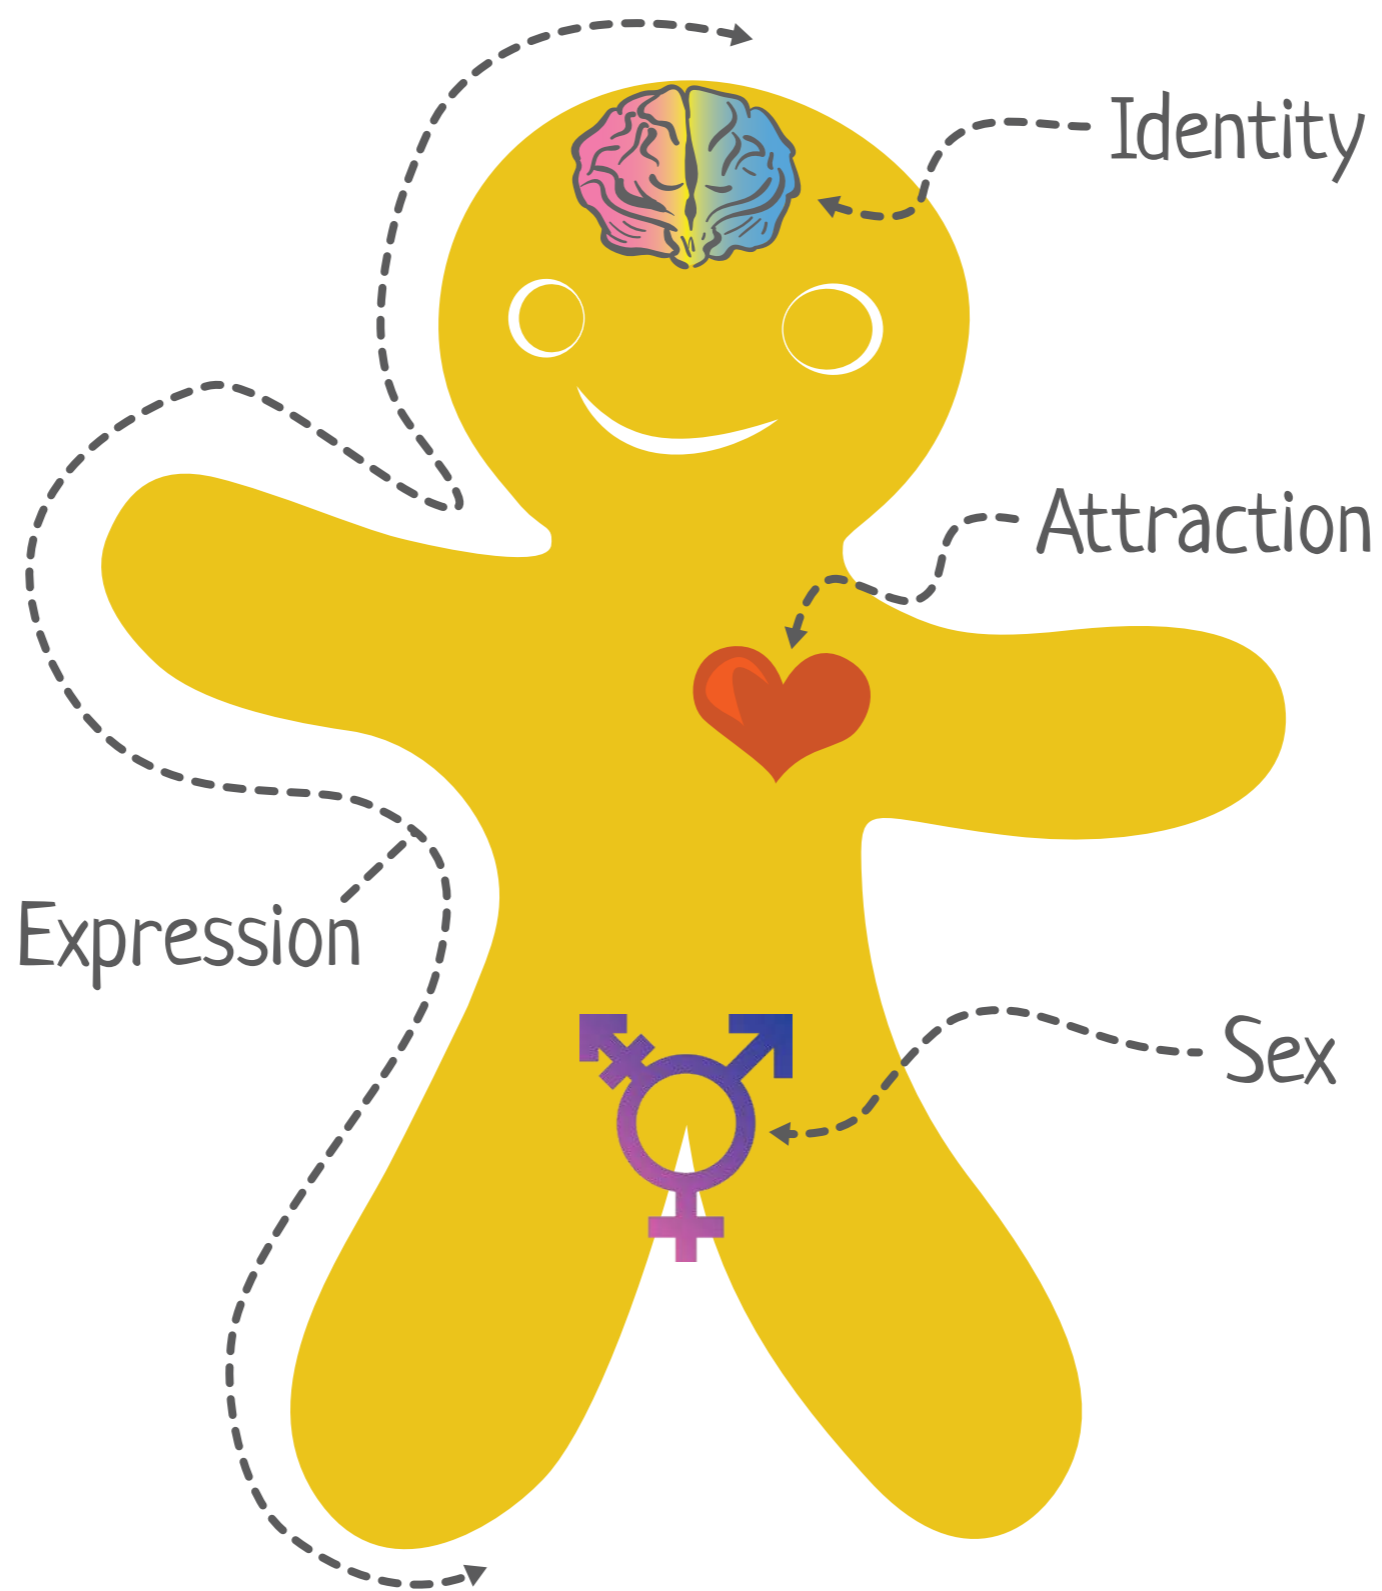

# The Genderbread Person v4 by its pronounced METROsexual.com

⊘ means a lack of what's on the right side

## Gender Identity

- ⊘ → Woman-ness
- ⊘ → Man-ness

## Gender Expression

- ⊘ → Femininity
- ⊘ → Masculinity

- ### Romantically Attracted to...
- ⊘ → Women a/o Feminine a/o Female People
  - ⊘ → Men a/o Masculine a/o Male People